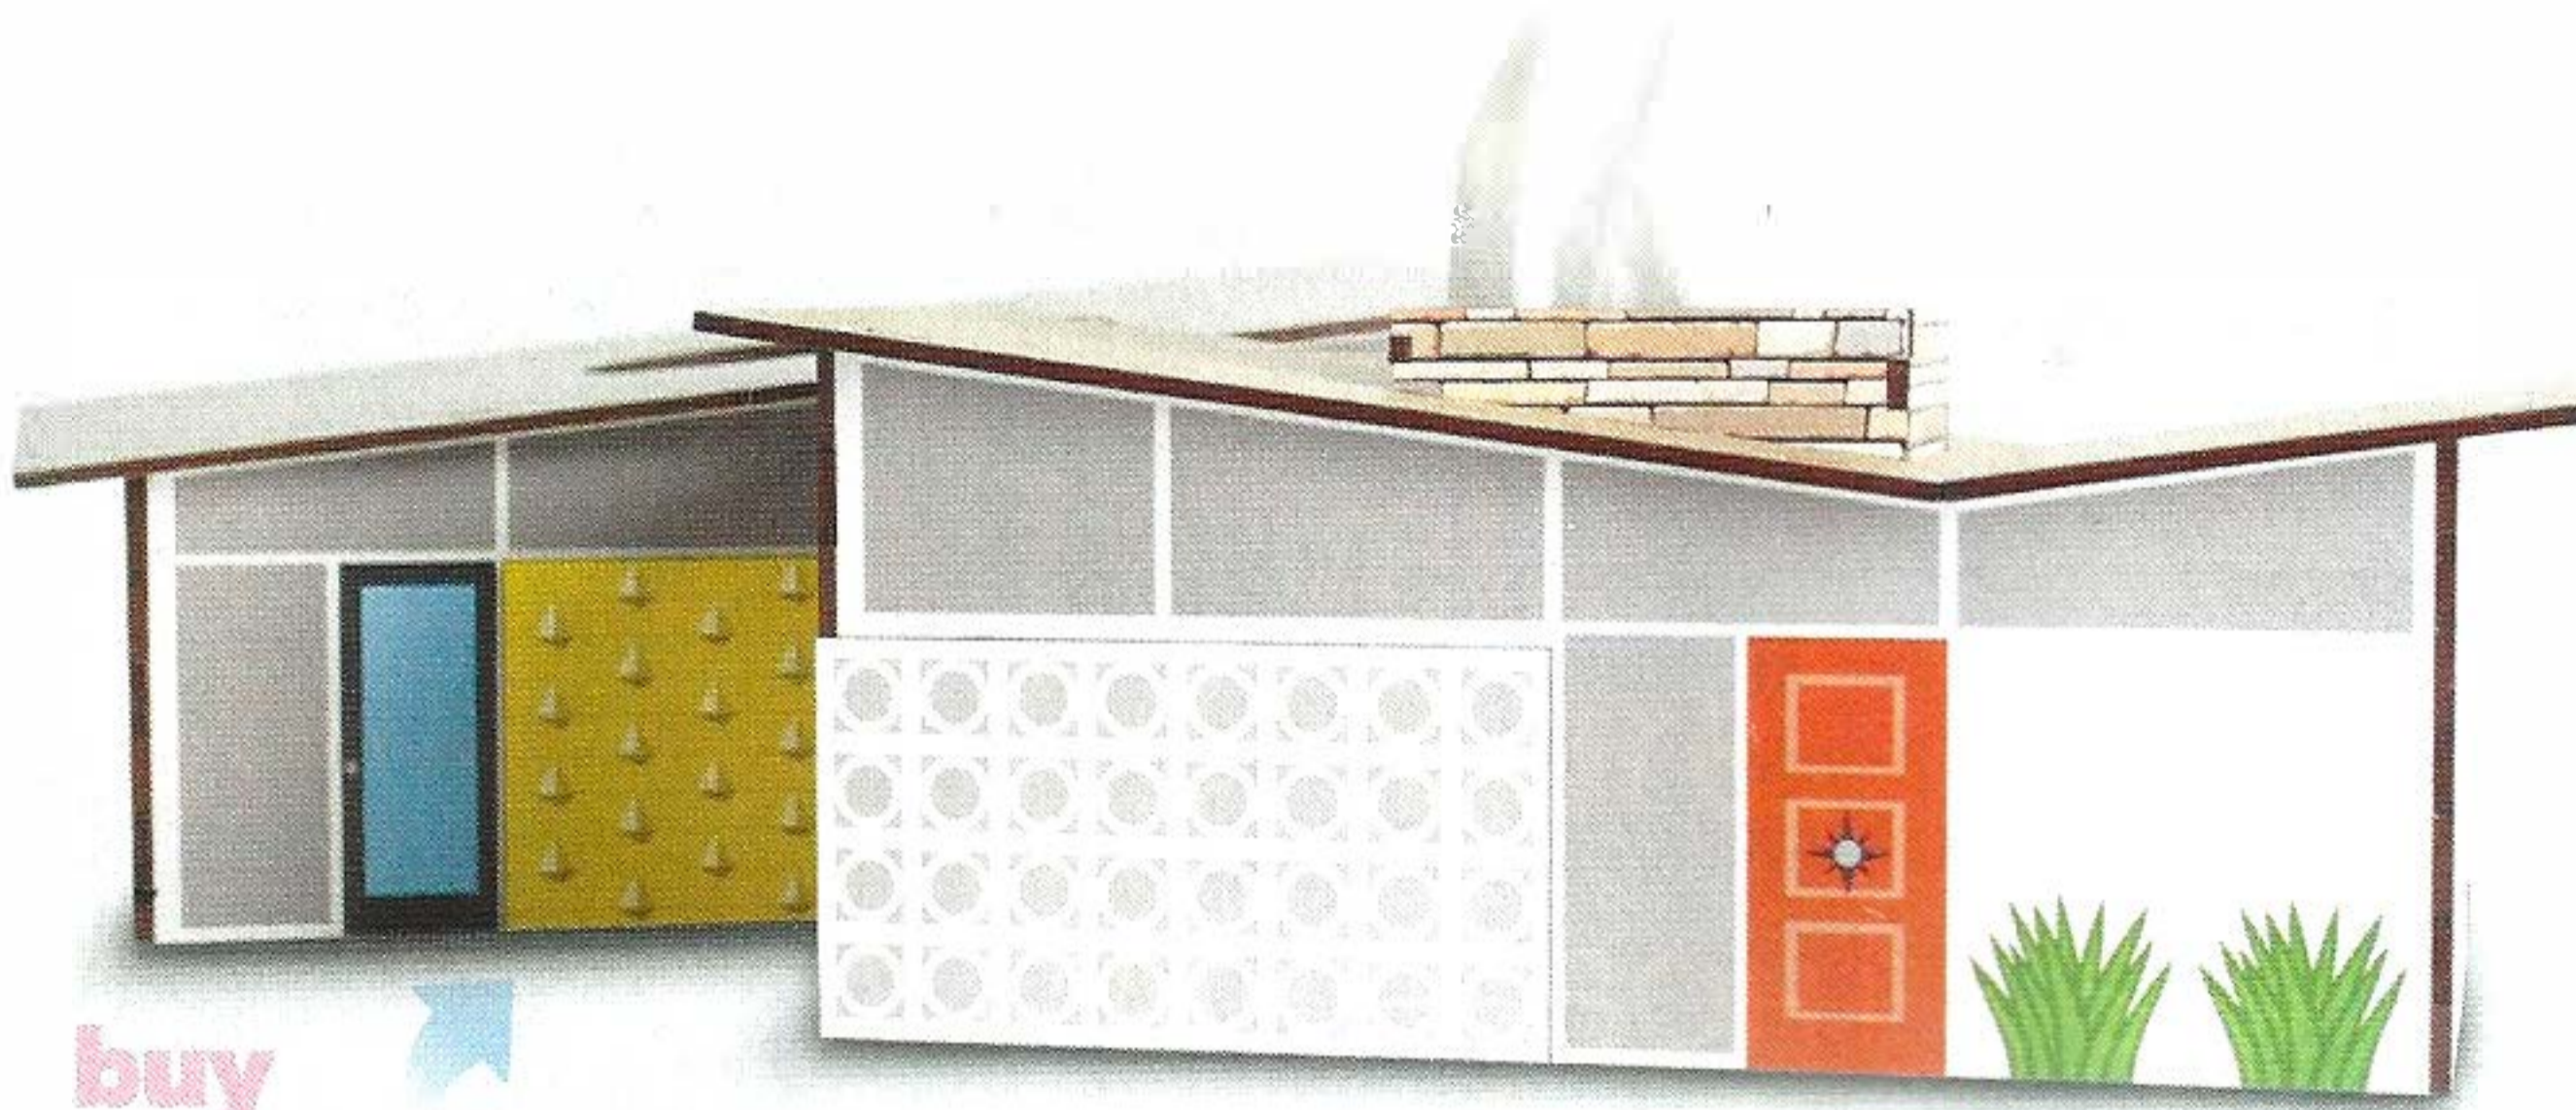

[The Goods]

Mod Mecca

Coachella may be a few months away, but it's safe to say we already have desert fever. This year, consider checking out another area highlight: midcentury modern architecture. Art buffs and ordinary folks alike can get their fix yearround, since Palm Springs boasts a large concentration of the popular style. Here are some top picks to get you in the mod mood. —*Elisabeth Abrahamson*

sip

Order a colorful cocktail at **Jake's**, an American bistro located in the city's Design District. During Modernism Week (modernismweek.com), February 16–26, folks can score such old-school concoctions as a Pink Squirrel (pictured), a Sidecar, and a French 75. 664 N. Palm Canyon Drive, Palm Springs. (760) 327-4400; jakespalmsprings.com.

buy

Say hello to your new favorite bathroom accessory. These **tissue box covers** come in four different midcentury architectural models. Browse the boxes at Destination PSP's flagship store or find them online. \$68. 170 N. Palm Canyon Drive, Palm Springs. (760) 354-9154; destinationpsp.com.

check in

The **Arrive** hotel opened in 2016 and offers guests a chance to stay in rooms with midcentury features such as butterfly or folded-plate roofs. Head to the pool, where you can lounge on bean sacks, play Ping-Pong, or chill in a cabana. The on-site ice cream parlor doubles as a gift shop that sells hip swag made by local artists. Rates start at \$159. 1551 N. Palm Canyon Drive, Palm Springs. (760) 507-1650; arrivehotels.com.