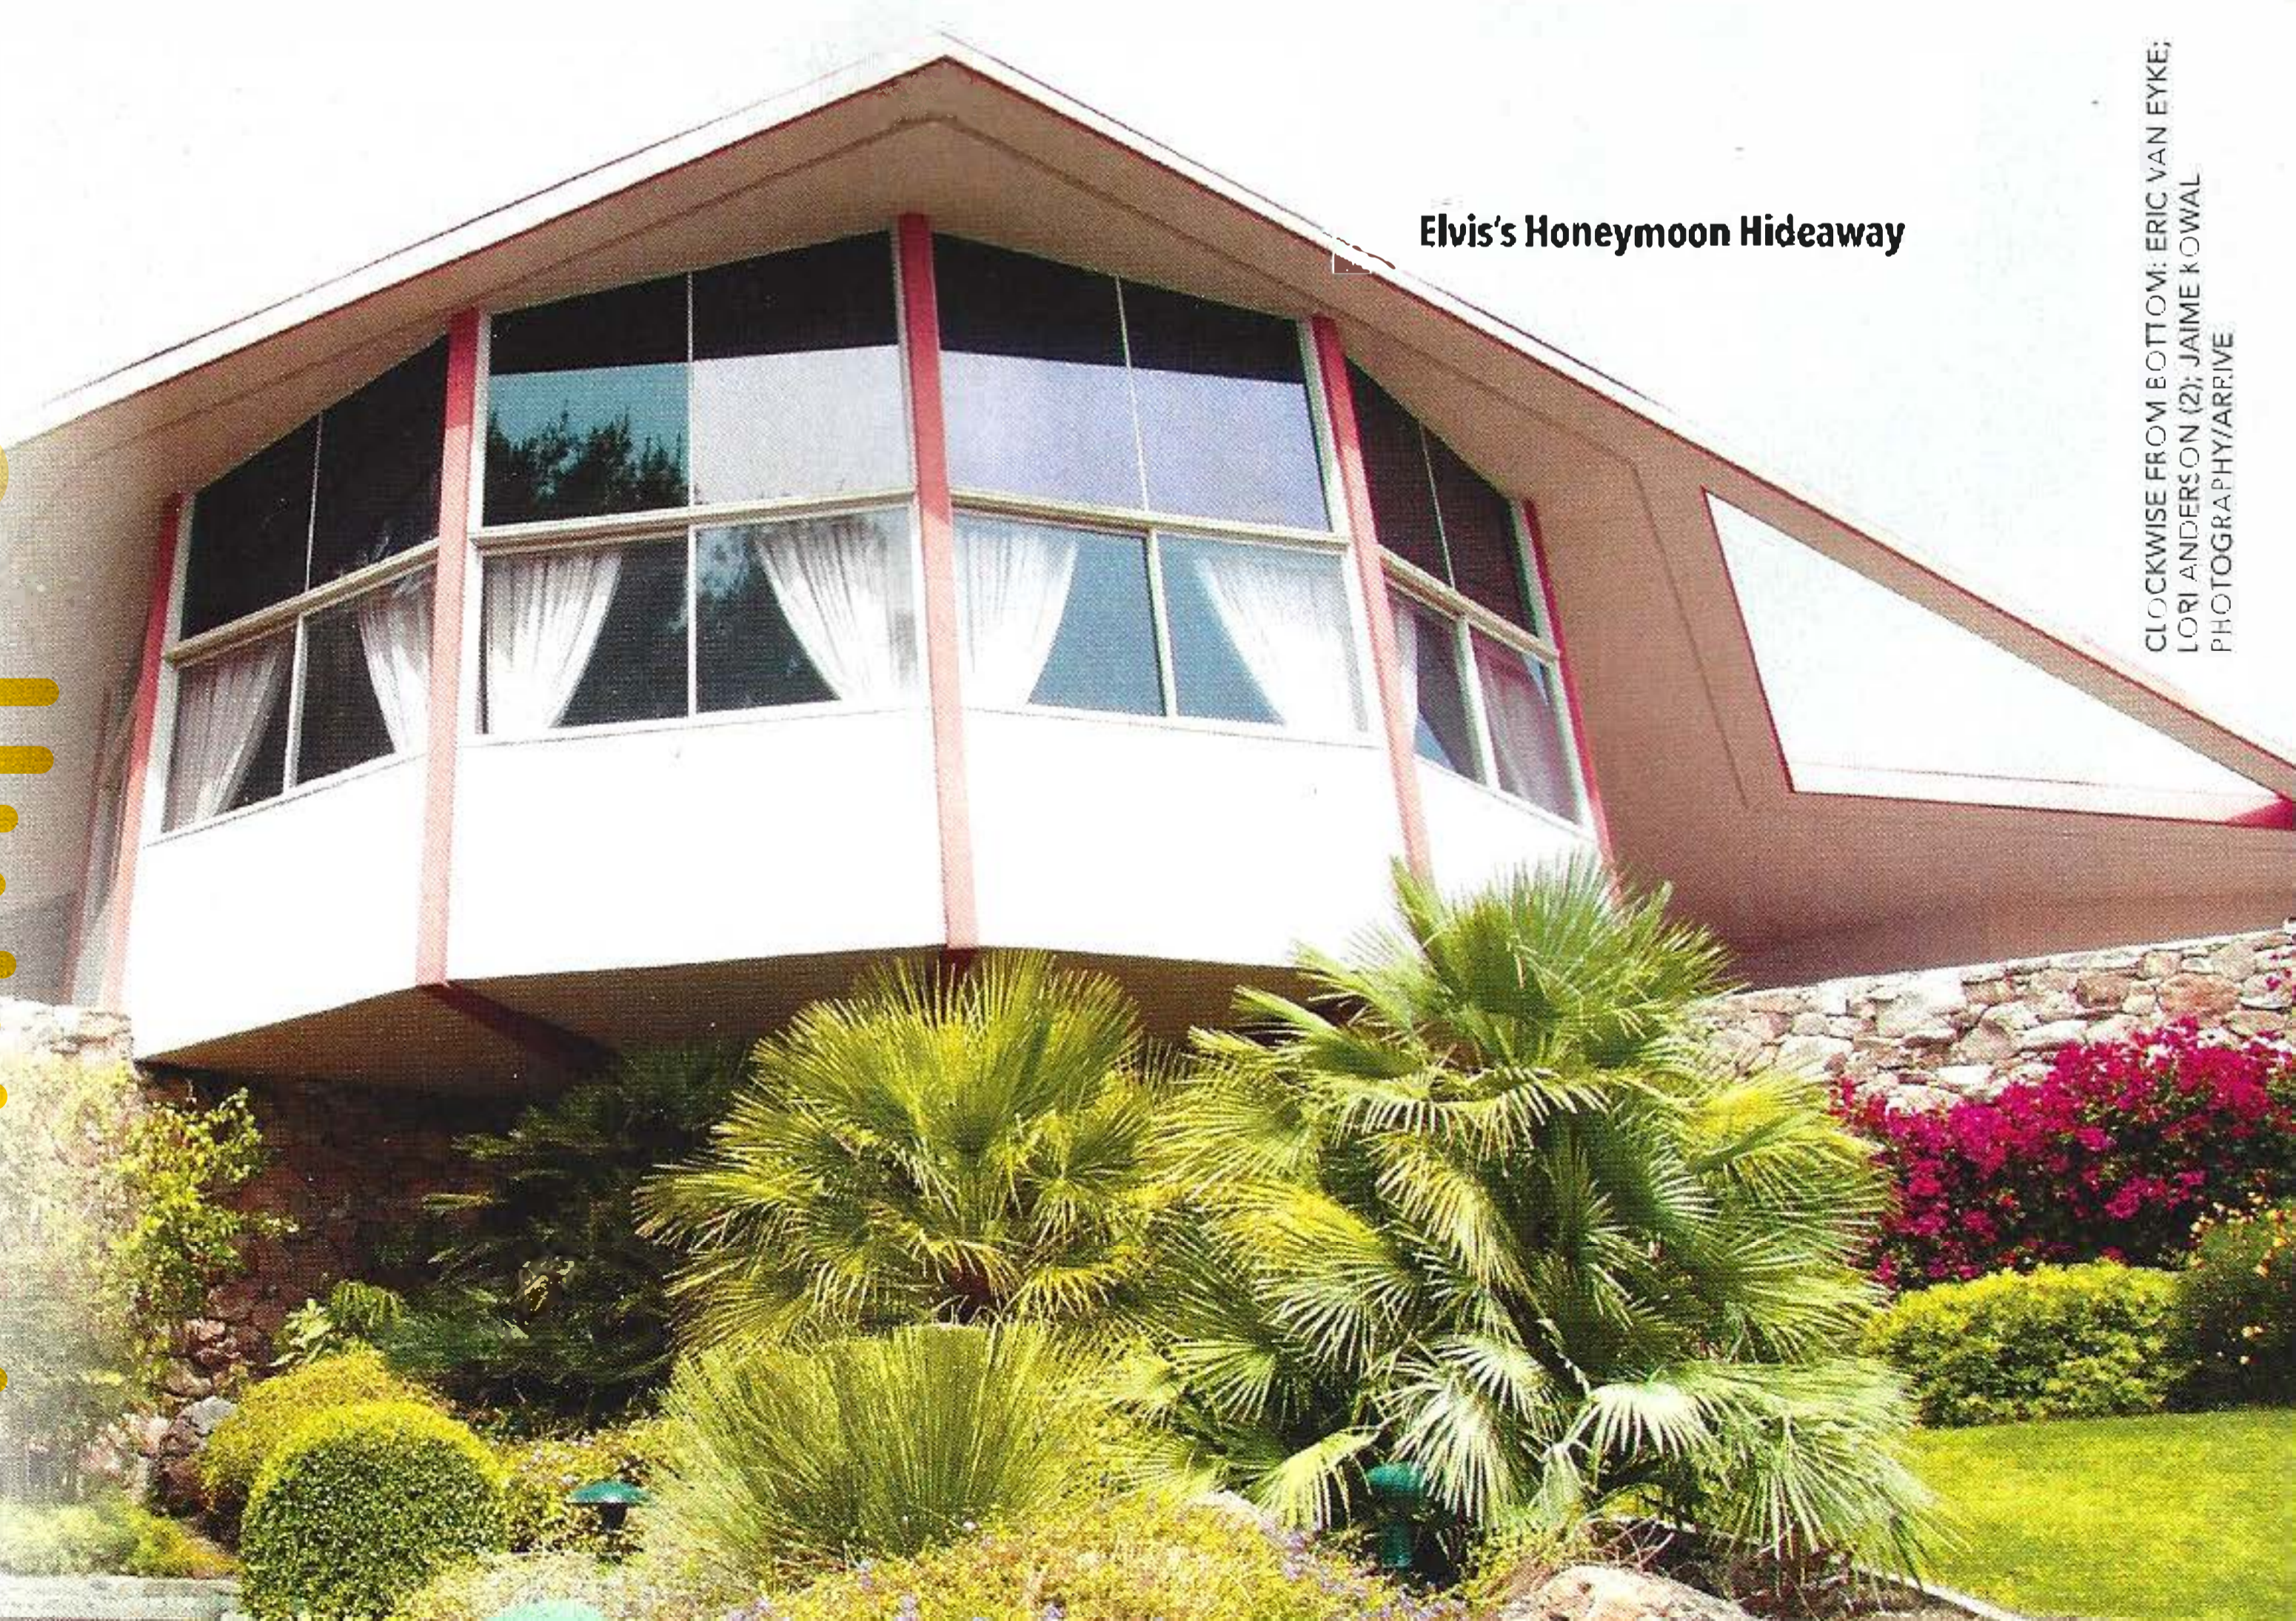

tour

See the desert's architectural gems on the **Modern Tour Palm Springs**, led by local guide Michael Stern. Fans can visit the former homes of Frank Sinatra, Elizabeth Taylor, Elvis Presley, and more. For an additional fee, folks can go inside the iconic Albert Frey House II and check out the built-in boulder. Tours cost $150–$200 per person. (760) 904-0904; themoderntour.com.

Elvis's Honeymoon Hideaway